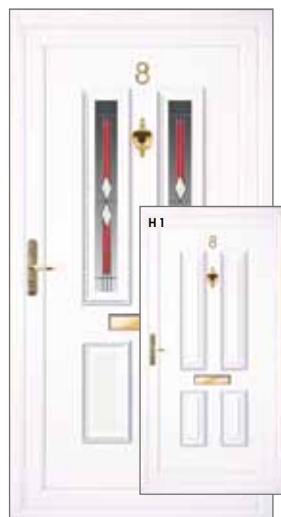

Gloucestershire

H2- G65

Invernesshire

Kent