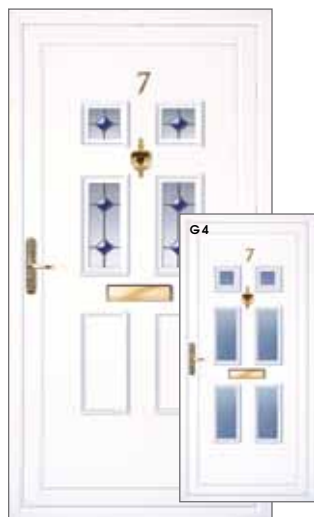

Gloucestershire

G3 - G48

Invernesshire

Kent